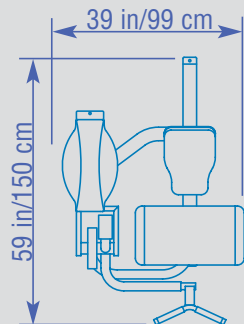

PS-206 Biceps Curl

Shown with Lexan see-through protective weight shields

- Rotating hand grips allow control and continuous resistance throughout the range of motion
- Counter-balanced at 0 lb. starting position
- Dual-linkage gas assist seat adjustment
- Ergonomically designed arm rest for maximum support and comfort
- 200 lbs. steel weight stack

Ht: 55 in/140 cm
Wt: 575 lb/261 kg